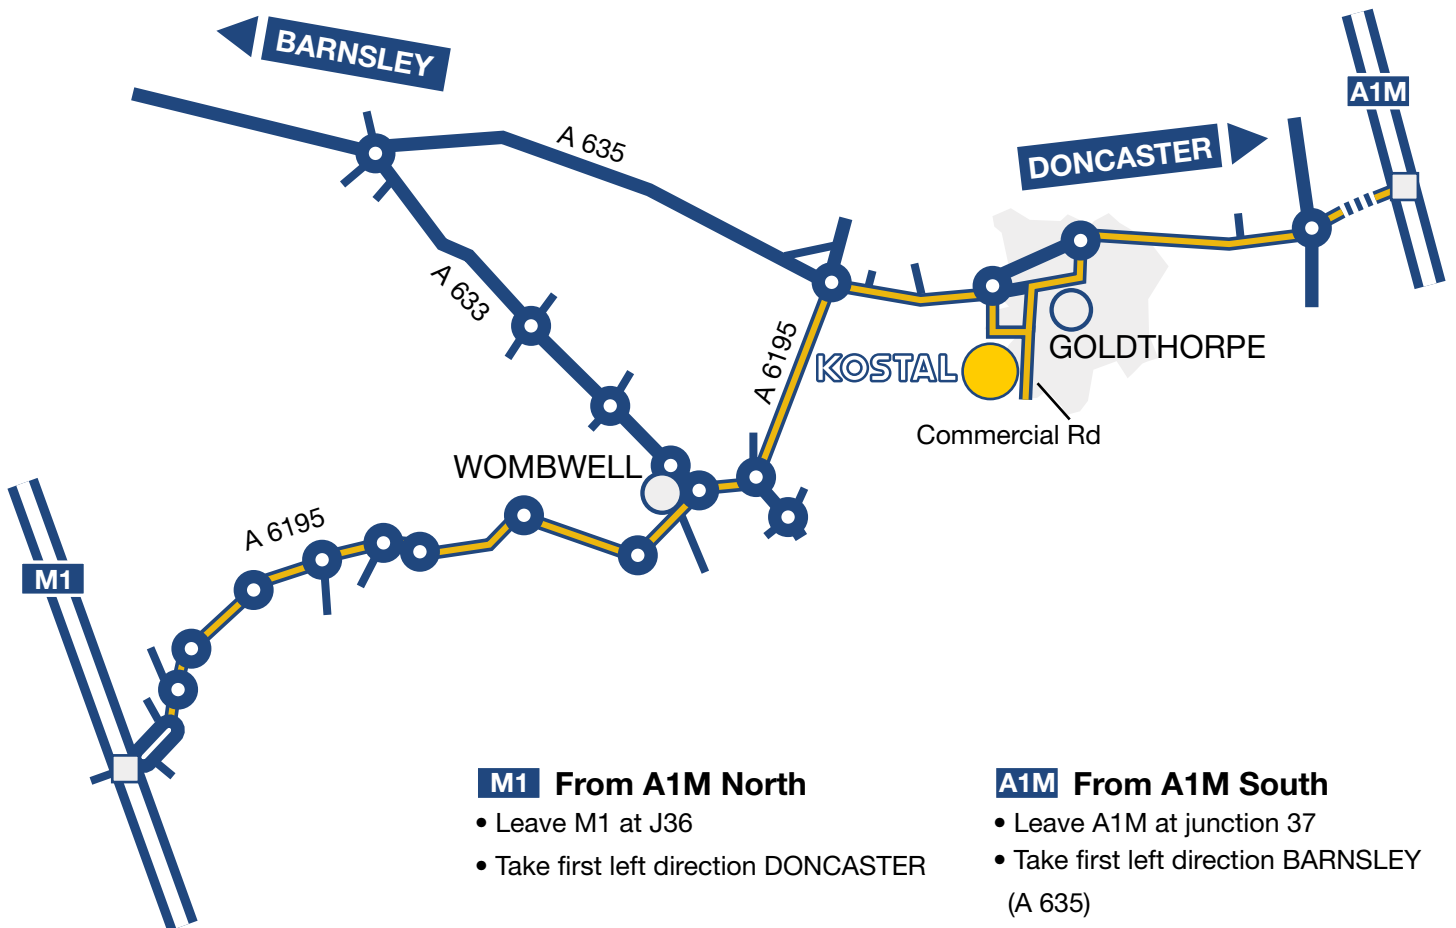

Anfahrtsskizze (Stand März 2006)

KOSTAL UK Ltd.
 Unit 16 Commercial Rd, Goldthorpe
 Rotherham S63 9BL

 Standort KOSTAL
 Tel. +44 1709 88 22-00
 Fax +44 1709 88 22-90

KOSTAL

M1 From A1M North

- Leave M1 at J36
- Take first left direction DONCASTER

M1 From A1M South

- Leave M1 at J36
- Take a right direction DONCASTER
- Stay on A 6195 for 10 roundabouts
- Take third exit at next roundabout (ford garage) onto A 635 towards DONCASTER
- Take fourth exit at next roundabout (Industrial Estates)
- Follow road to sharp left hand bend
- Take first right into the Industrial Estate
- KOSTAL UK is approx. 400 meters on your right.

A1M From A1M South

- Leave A1M at junction 37
- Take first left direction BARNSELEY (A 635)

A1M From A1M North

- Leave A1M at junction 37
- Take third left direction BARNSELEY (A 635)
- Go straight at first roundabout
- Take second exit at second roundabout to Industrial Estate
- Follow road to sharp left hand bend
- Take first right into the Industrial Estate
- KOSTAL UK is approx. 400 meters on your right.

Anfahrtsskizze (Stand März 2006)

KOSTAL UK Ltd.
Unit 16 Commercial Rd, Goldthorpe
Rotherham S63 9BL

 Standort KOSTAL
Tel. +44 1709 88 22-00
Fax +44 1709 88 22-90

KOSTAL